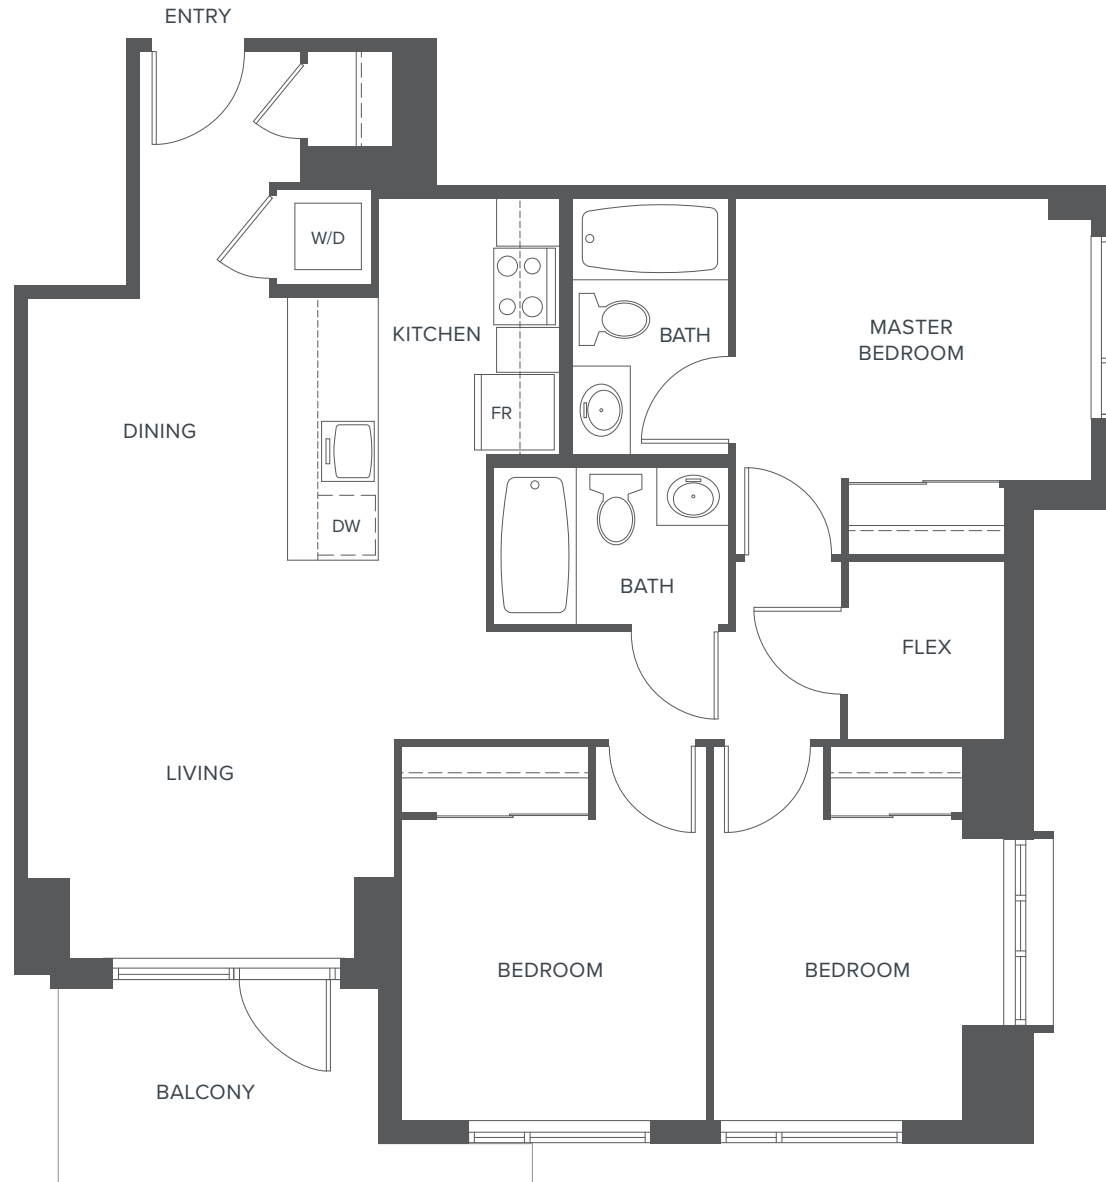

3 BED + FLEX
2 BATH
1,064 SQ FT

LEVEL 3-12