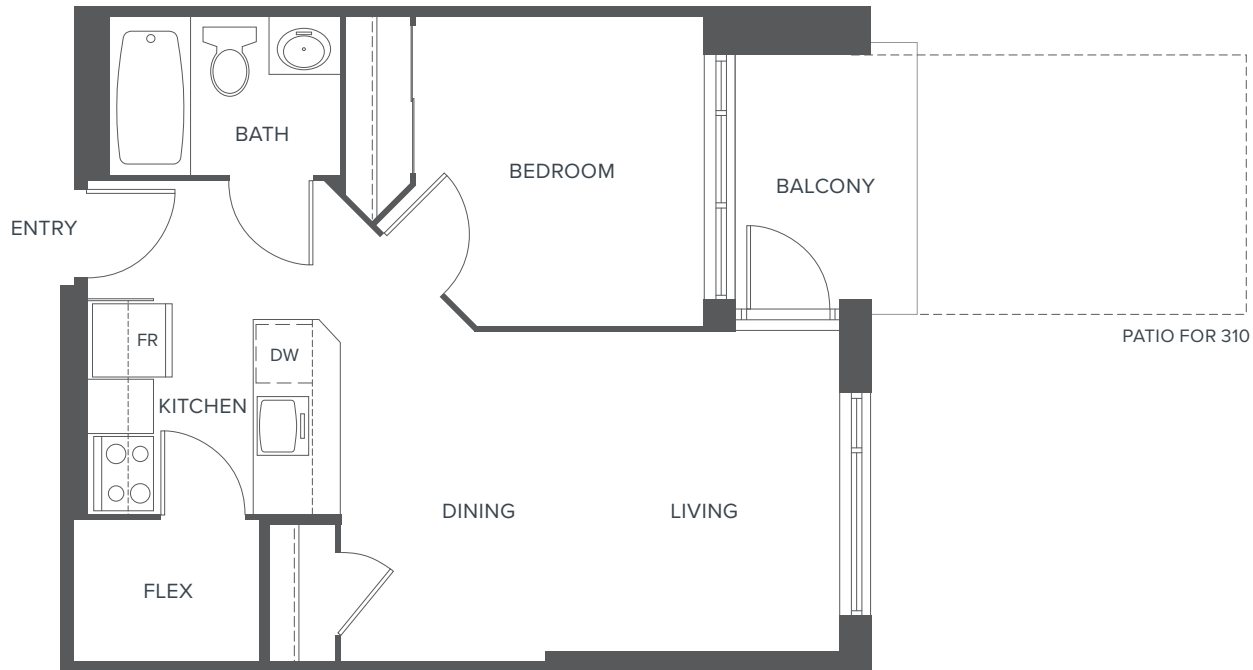

1 BED + FLEX
1 BATH
551 SQ FT

LEVEL 1

LEVEL 3-12