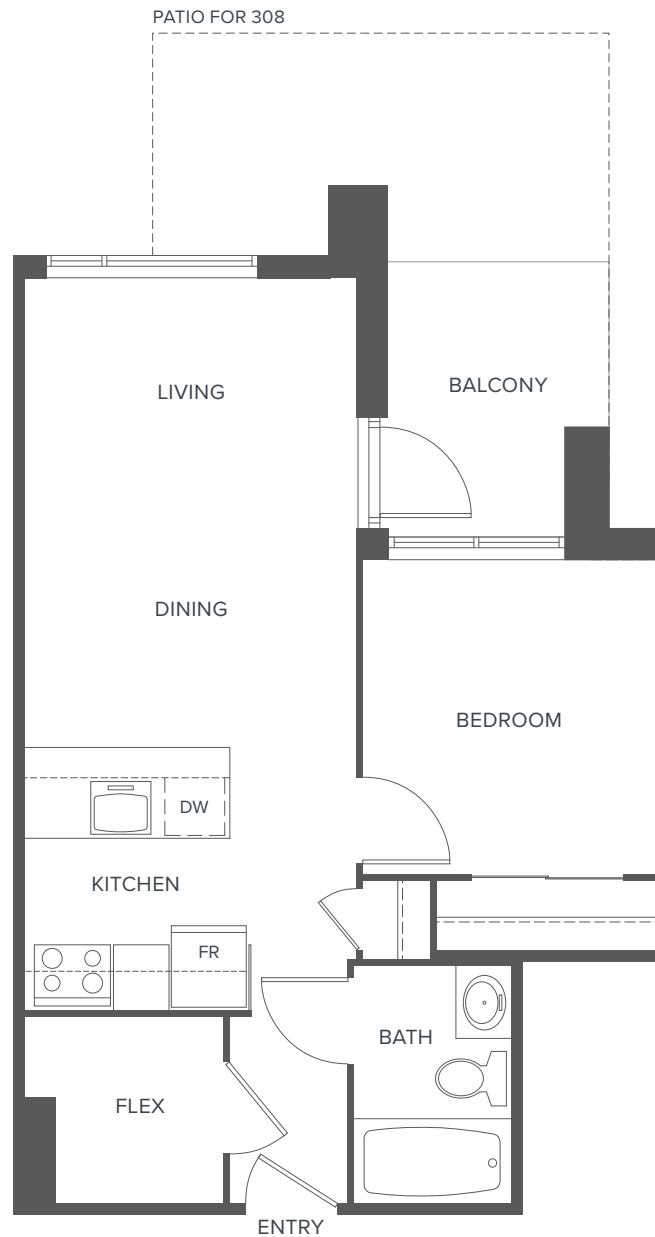

1 BED + FLEX
1 BATH
551 - 559 SQ FT

LEVEL 1-2

LEVEL 3-12